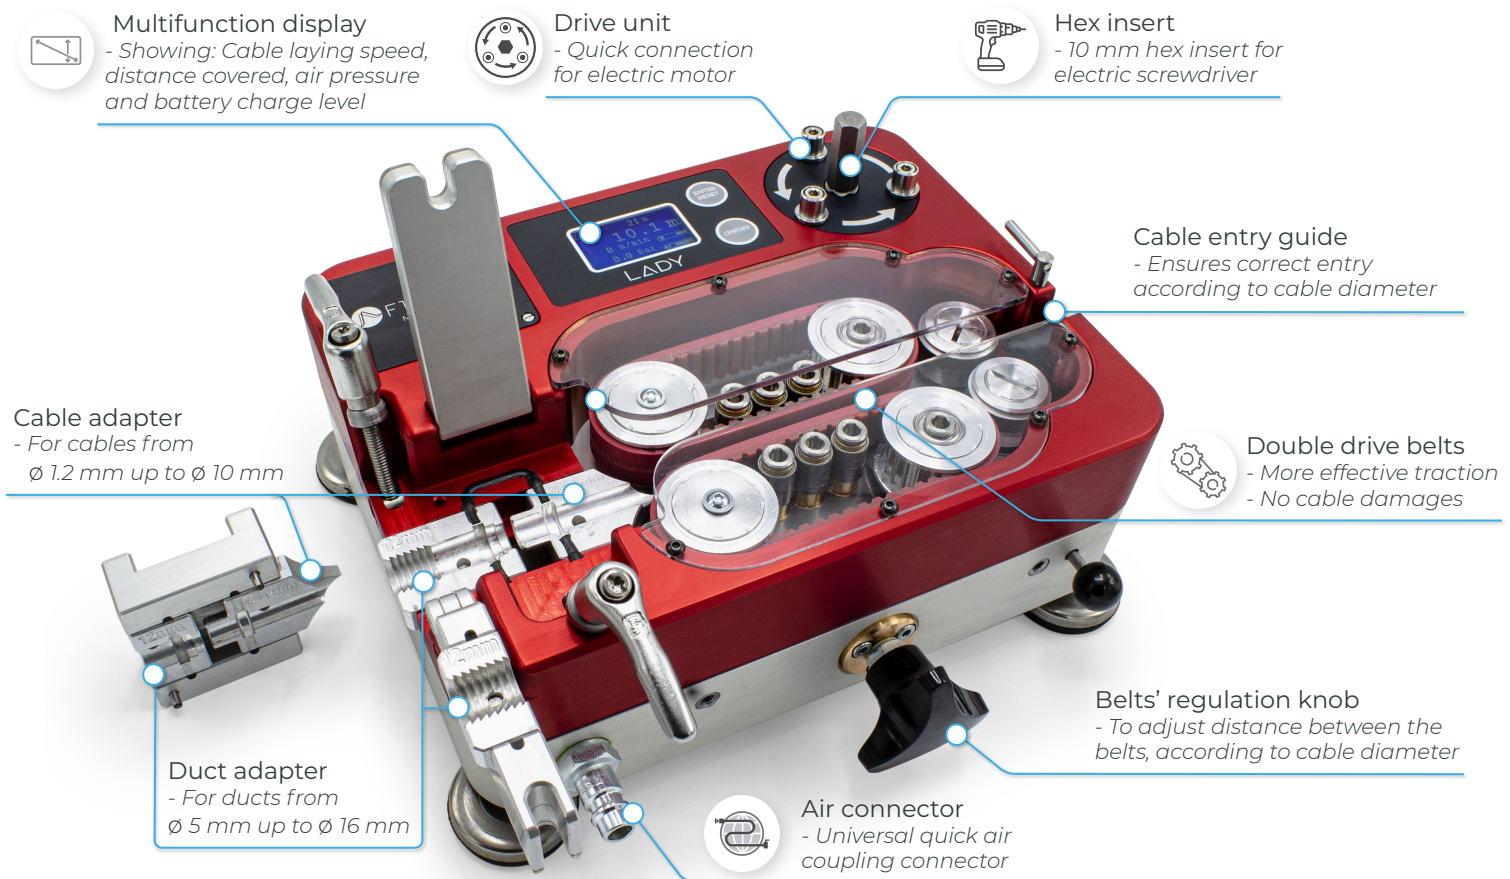

LADY JETTING MACHINE

TECHNICAL DATA

Max blowing speed	>80 m/min	Dimensions	235 x 180 x 130 mm
Cable diameters	ø 1.2 to 10 mm	Dimensions (with case)	475 x 415 x 245 mm
Duct diameters	ø 5 to 16 mm	Weight	6 Kg
Max air pressure	16 bar	Weight (with accessorized case)	13,8 Kg
Pushing force	up to 150 N	USB port	Yes
Case	Rugged waterproof case	Max tested jetting distance¹	1000 m

1. Testing conducted by FIBERNET using real circuits. Distance will vary based on conditions: circuit, curves number, duct type and use.

ACCESSORIES INCLUDED

* Duct adapter set (customers' choice 1 pc among)	ø 5 - 7 - 8 - 10 - 12 - 14 - 16 mm
** Cable adapter set (customers' choice 1 pc among)	ø 1÷2 - 2÷3 - 3÷4 - 4÷5 - 5÷6 - 6÷9 - 9÷10 mm
Hex wrenches	ø 2 - 3 - 8 mm
Micro duct cutter	duct range ø 0 - 25 mm (1 pc)
Air hose with valve	5 m with quick coupling connector (1 pc)
Lubricant	1 L bottle (1 pc)

* **DUCT ADAPTER SET** includes: Specific duct gaskets (10 pcs)

** **CABLE ADAPTER SET** includes: Specific cable gaskets set (5 pcs per measure) and cable entry guide

Example: duct adapter ø 7 mm - duct gasket ø 7 mm - cable adapter ø 3÷4 mm - cable gasket ø 3 - 3,5 - 4 mm (5 per measure) cable entry guide ø 3÷4 mm