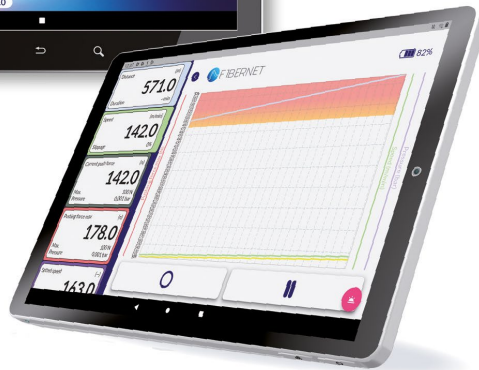

USB port

- All data shown on display are available for download

App for Lady cable jetting machine

Download the cable blowing report on your device

cable laying distance (m)

max speed (m/min)

max pressure (Bar)

cable laying time

graph

plant info

cable and duct specs

GPS coordinates

compressor specs

lubricant used

Info automatically saved by the App in a PDF report and additional info can be set by the operator