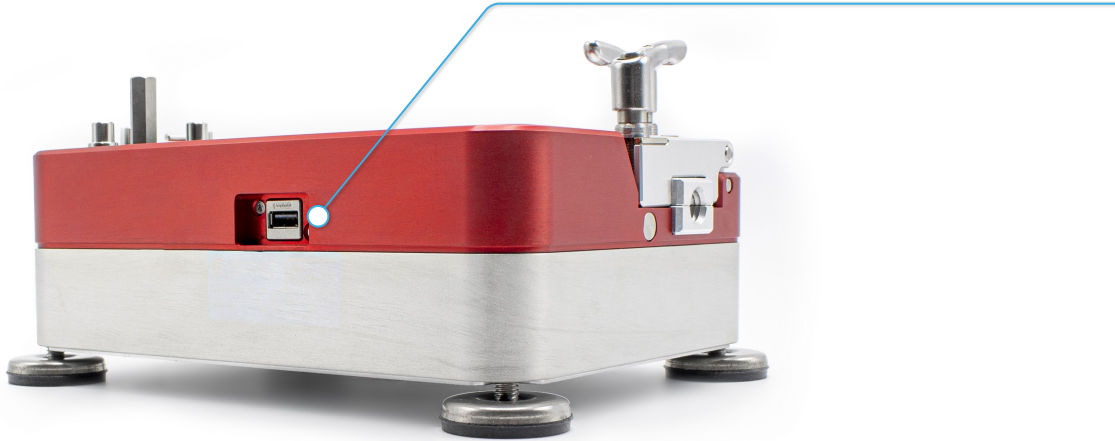

LADY

Cable Jetting Machine

Made in Italy

Jetting machine for FTTH application

Cables from $\varnothing 1.2$ mm up to $\varnothing 10$ mm and ducts from $\varnothing 5$ mm up to $\varnothing 16$ mm

LADY JETTING MACHINE

TECHNICAL DATA

Max blowing speed	>80 m/min	Dimensions	235 x 180 x 130 mm
Cable diameters	ø 1.2 to 10 mm	Dimensions (with case)	475 x 415 x 245 mm
Duct diameters	ø 5 to 16 mm	Weight	6 Kg
Max air pressure	16 bar	Weight (with accessorized case)	13,8 Kg
Pushing force	up to 150 N	USB port	Yes
Case	Rugged waterproof case	Max tested jetting distance ¹	1000 m

USB port

- All data shown on display are available for download

App for Lady cable jetting machine

Download the cable blowing report on your device

cable laying distance (m)

max speed (m/min)

max pressure (Bar)