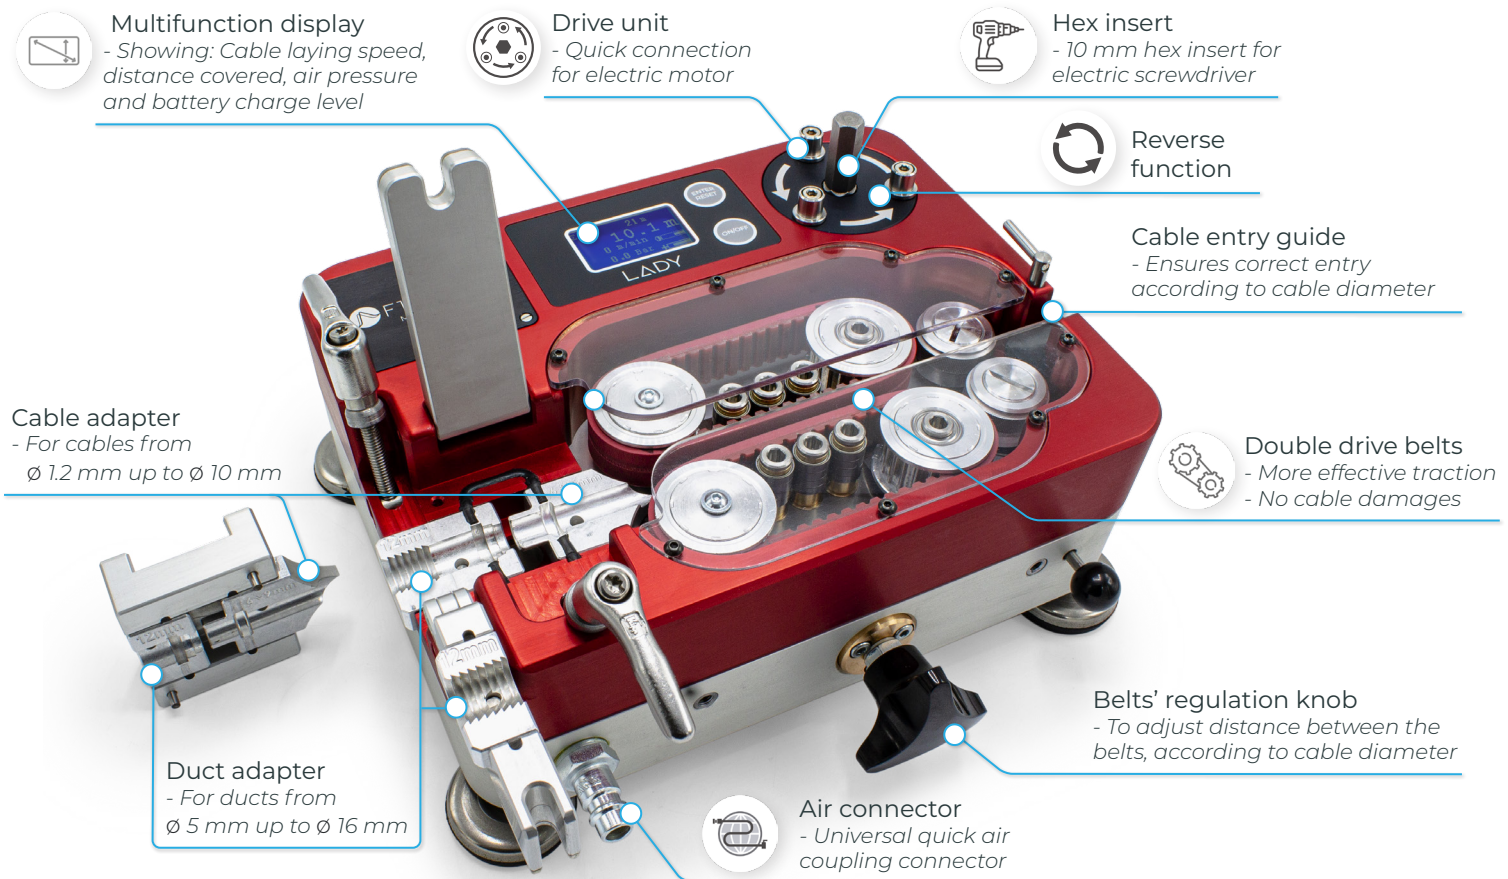

LADY CABLE BLOWING MACHINE

TECHNICAL DATA

Max blowing speed	>80 m/min	Dimensions	235 x 180 x 130 mm
Cable diameters	ø 1.2 to 10 mm	Dimensions (with case)	475 x 415 x 245 mm
Duct diameters	ø 5 to 16 mm	Weight	6 Kg
Max air pressure	16 bar	Weight (with accessorized case)	13,8 Kg
Pushing force	up to 150 N	USB port	Yes
Case	Rugged waterproof case	Max tested jetting distance¹	1000 m

1. Testing conducted by FIBERNET using real circuits. Distance will vary based on conditions: circuit, curves number, duct type and use.

ACCESSORIES INCLUDED

* Duct adapter set (customers' choice 1 pc among)	ø 5 - 7 - 8 - 10 - 12 - 14 - 16 mm
** Cable adapter set (customers' choice 1 pc among)	ø 1÷2 - 2÷3 - 3÷4 - 4÷5 - 5÷6 - 6÷9 - 9÷10 mm
Hex wrenches	ø 2 - 3 - 8 mm
Micro duct cutter	duct range ø 0 - 25 mm (1 pc)
Air hose with valve	5 m with quick coupling connector (1 pc)
Lubricant	1 L bottle (1 pc)

* **DUCT ADAPTER SET** includes: Specific duct gaskets (10 pcs)

** **CABLE ADAPTER SET** includes: Specific cable gaskets set (5 pcs per measure) and cable entry guide

Example: duct adapter ø 7 mm - duct gasket ø 7 mm - cable adapter ø 3÷4 mm - cable gasket ø 3 - 3,5 - 4 mm (5 per measure) cable entry guide ø 3÷4 mm