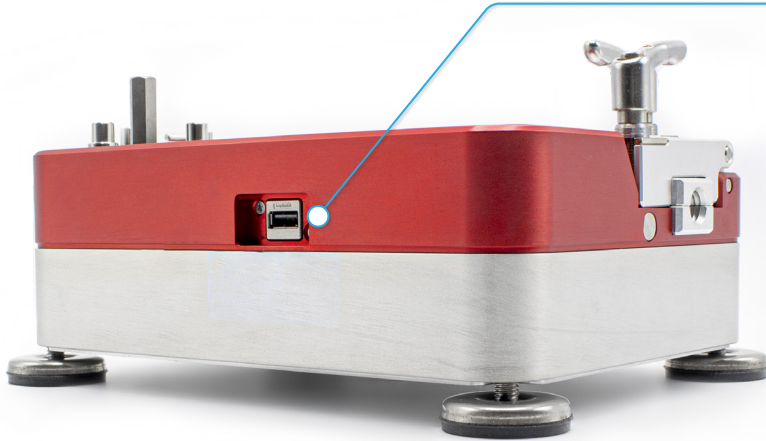

LADY

Cable Blowing Machine

Made in Italy

Cable blowing machine for FTTH application
Cables from $\varnothing 1.2$ mm up to $\varnothing 10$ mm and ducts from $\varnothing 5$ mm up to $\varnothing 16$ mm

LADY CABLE BLOWING MACHINE

TECHNICAL DATA

Max blowing speed	>80 m/min	Dimensions	235 x 180 x 130 mm
Cable diameters	ø 1.2 to 10 mm	Dimensions (with case)	475 x 415 x 245 mm
Duct diameters	ø 5 to 16 mm	Weight	6 Kg
Max air pressure	16 bar	Weight (with accessorized case)	13,8 Kg
Pushing force	up to 150 N	USB port	Yes
Case	Rugged waterproof case	Max tested jetting distance ¹	1000 m

* **DUCT ADAPTER SET** includes: Specific duct gaskets (10 pcs)

** **CABLE ADAPTER SET** includes: Specific cable gaskets set (5 pcs per measure) and cable entry guide

Example: duct adapter ø 7 mm - duct gasket ø 7 mm - cable adapter ø 3÷4 mm - cable gasket ø 3 - 3,5 - 4 mm (5 per measure) cable entry guide ø 3÷4 mm

USB port

- All data shown on display are available for download

App for Lady cable blowing machine

Download the report on your device

cable laying distance (m)

max speed (m/min)

max pressure (Bar)

cable laying time